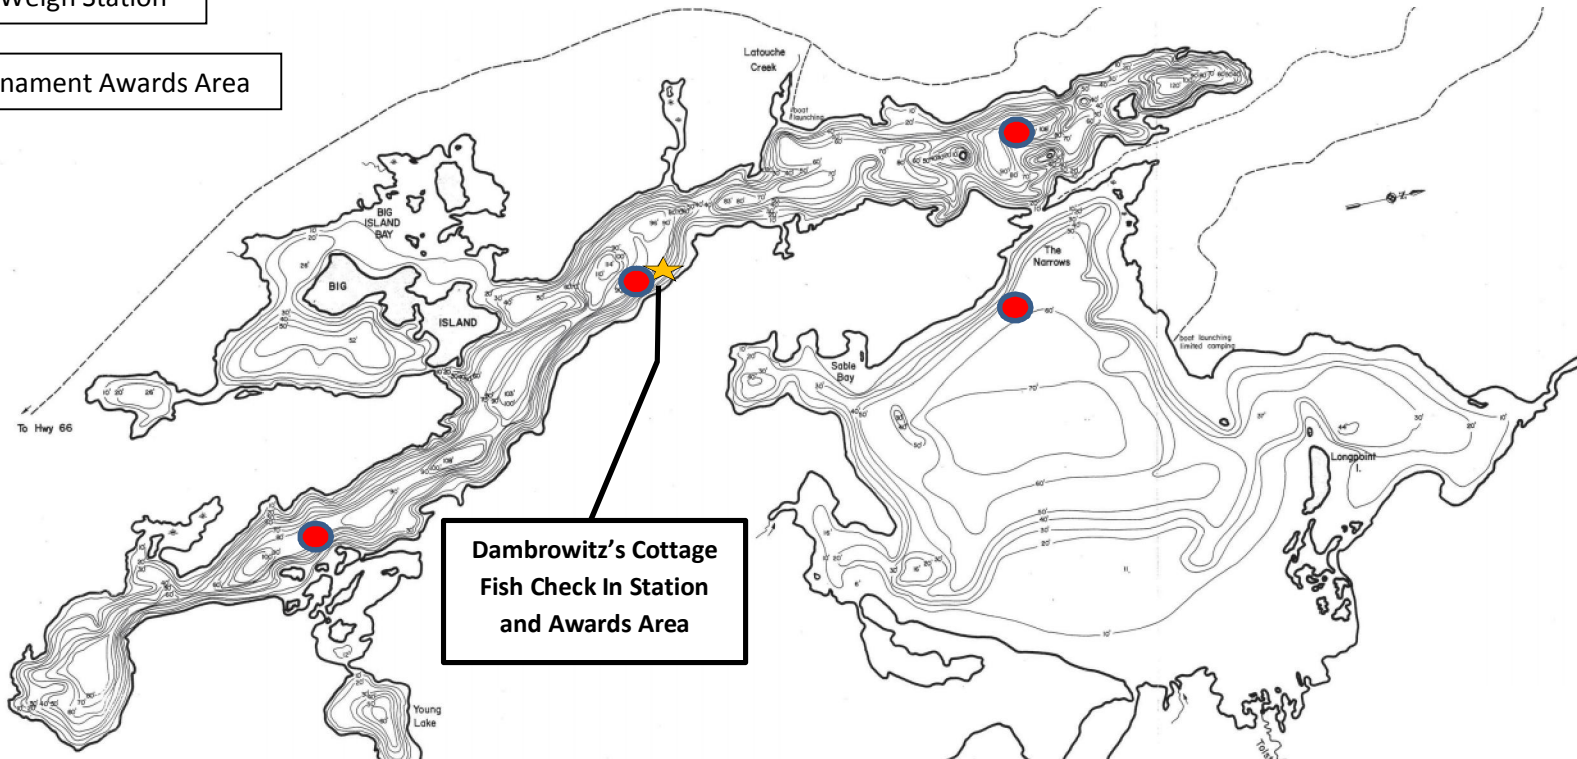

ICE FISHING TOURNAMENT

Map

 Fish Weigh Station

 Tournament Awards Area

**Dambrowitz's Cottage
Fish Check In Station
and Awards Area**